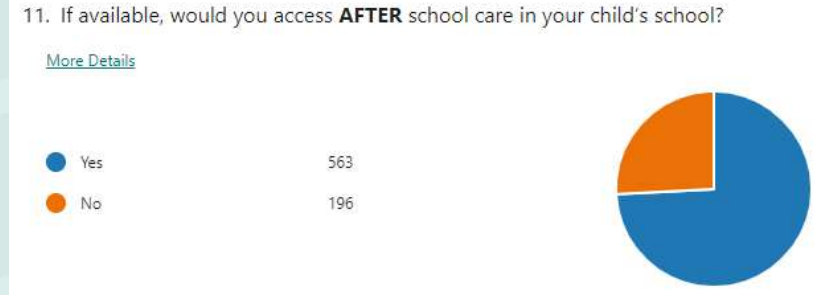

Thank you to everyone who participated in our Child Care Survey last month. We received feedback from parents at each of our schools. We are now reviewing what may be possible for September 2023.

If you did not have an opportunity to reply to our survey and have a need for before or after school care, please reach out to Laurel Giesbrecht at 250-417-2063 with your childcare needs and we will add your needs to our list.