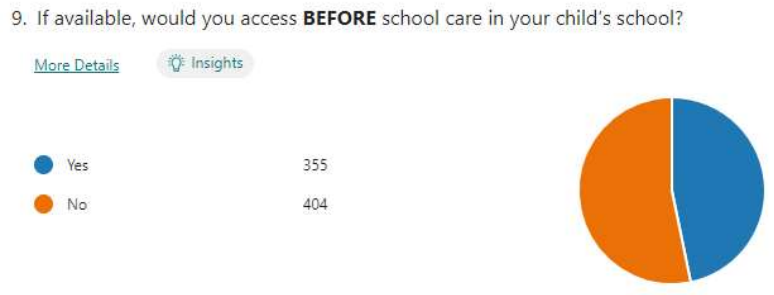

Thank you to everyone who participated in our Child Care Survey last month. We received feedback from parents at each of our schools. We are now reviewing what may be possible for September 2023.

If you did not have an opportunity to reply to our survey and have a need for before or after school care, please reach out to Laurel Giesbrecht at 250-417-2063 with your childcare needs and we will add your needs to our list.