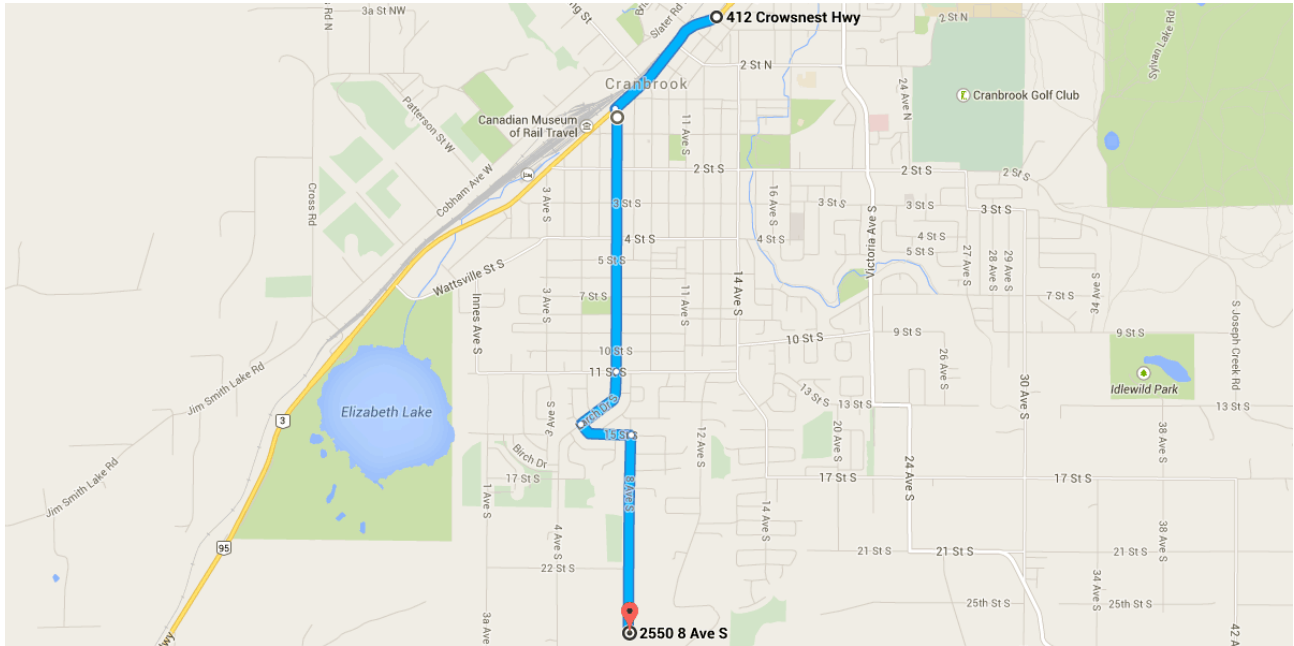

Directions from 412 Crowsnest Hwy to 2550 8 Ave S

○ 412 Crowsnest Hwy

Cranbrook, BC V1C

- ↑ 1. Head southwest on Cranbrook St N/Crowsnest Trail/BC-3 W/BC-95 S toward Van Horne St N
 - ⓘ Continue to follow Crowsnest Trail/BC-3 W/BC-95 S

800 m
- ↶ 2. Turn left onto 7 Ave S

1.5 km
- ↑ 3. Continue onto Larch Dr S

400 m
- ↶ 4. Turn left onto 15 St S

300 m
- ↷ 5. Take the 2nd right onto 8 Ave S
 - ⓘ Destination will be on the left

1.1 km

◎ 2550 8 Ave S

Cranbrook, BC V1C 7E7

These directions are for planning purposes only. You may find that construction projects, traffic, weather, or other events may cause conditions to differ from the map

results, and you should plan your route accordingly. You must obey all signs or notices regarding your route.

Map data ©2014 Google